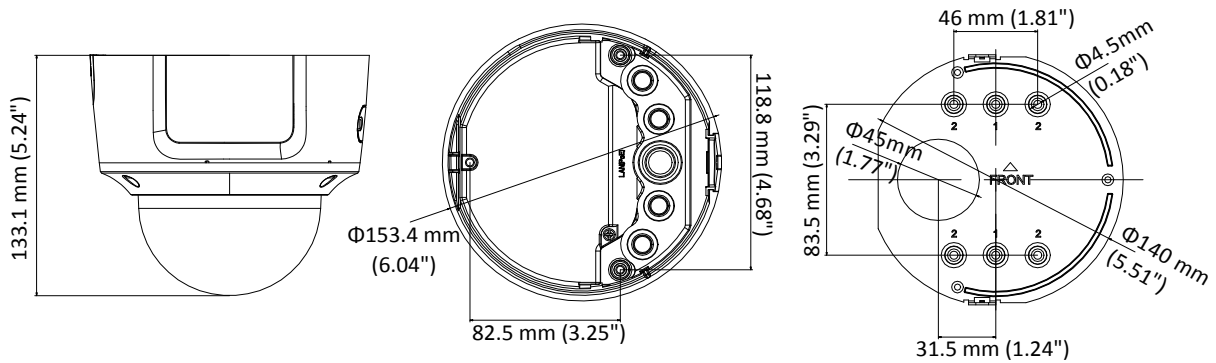

Dimensions