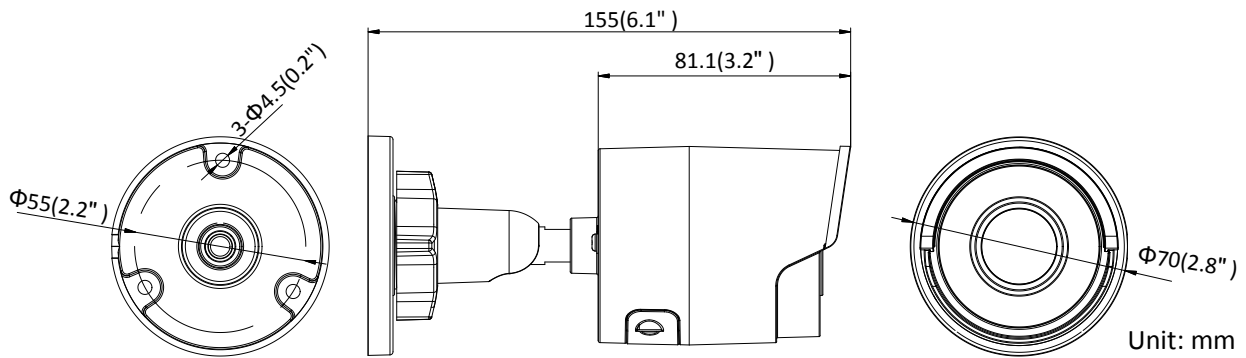

Dimensions