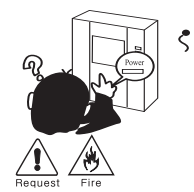

- It may cause an electric shock or fire

When connecting the power cables after cutting the cable, please install the product with power off

- It may cause an electric shock or fire

When installing the product, please fix it firmly while using the wall-mounting unit and screws.

- It may cause an injury from the falling object.

Please be careful when using an AC circuit breaker since there is a possibility of an electric shock.

Please check the use voltage and current for the DC-only products and use the appropriate rectifier.

- It may cause a fire.

Please avoid direct rays of the sun or heating devices at a time of installation.

- It may cause a fire.

Please don't install the product on an unstable place or small support board.