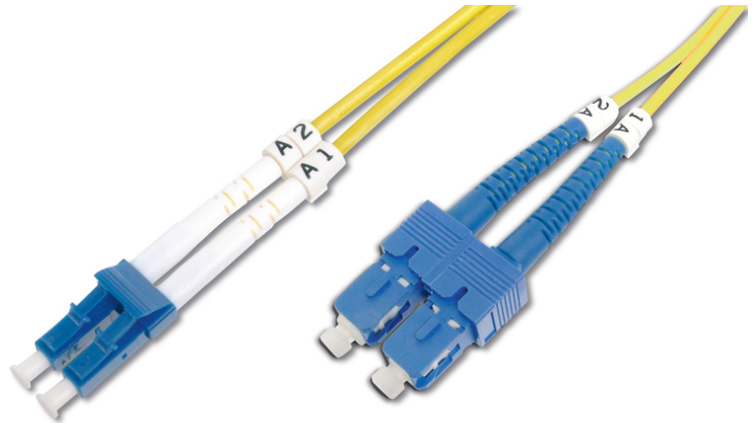

DIGITUS Fiber Optic Singlemode Patch Cord, LC / SC

DK-2932-02
EAN 4016032249641

FO patch cord, duplex, LC to SC SM OS2 09/125 μ, 2 m
Future-oriented standards and high-end quality for your network.

- Duplex cable
- LSOH
- Connector with ceramic ferrule
- Cable diameter 3 mm
- Single packed with test-report
- Fibre type: Single mode
- Cable type: Duplex

- Number of fibres: 2
- Length: 2
- APC-version: no
- Colour outer sheath: Yellow
- Category: OS2
- Halogen free (according to EN 50267-2-3): yes
- Anti-kink sleeve: Put-on
- Type of connector connection 1: LC-Duplex
- Type of connector connection 2: SC duplex

More images:

Part No.	DK-2932-02			
Lenght	2 m			
Cable Type	Duplex SM 9/125		OS2 LSZH	
	END A		END B	
Connector Type	LC		SC	
	0.17	0.17	0.10	0.21
Insertion Loss (dB)	53.7	54.7	53.1	54.3
Return Loss (dB)	PASS			
Q.C.				