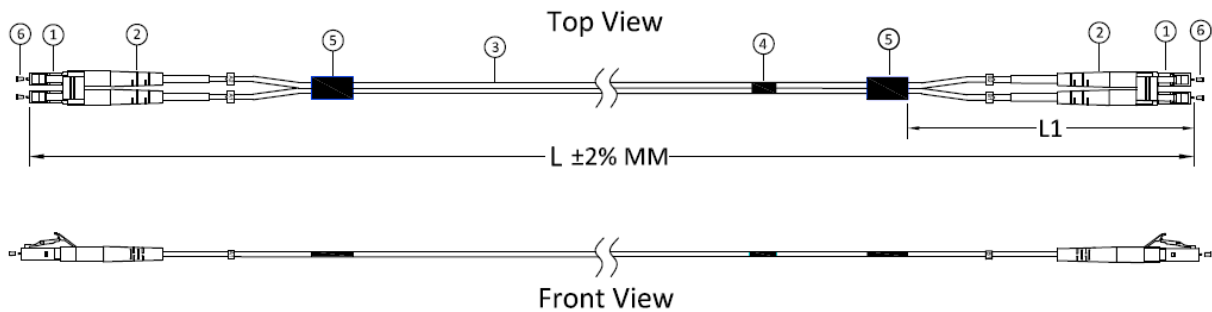

Technical Drawings